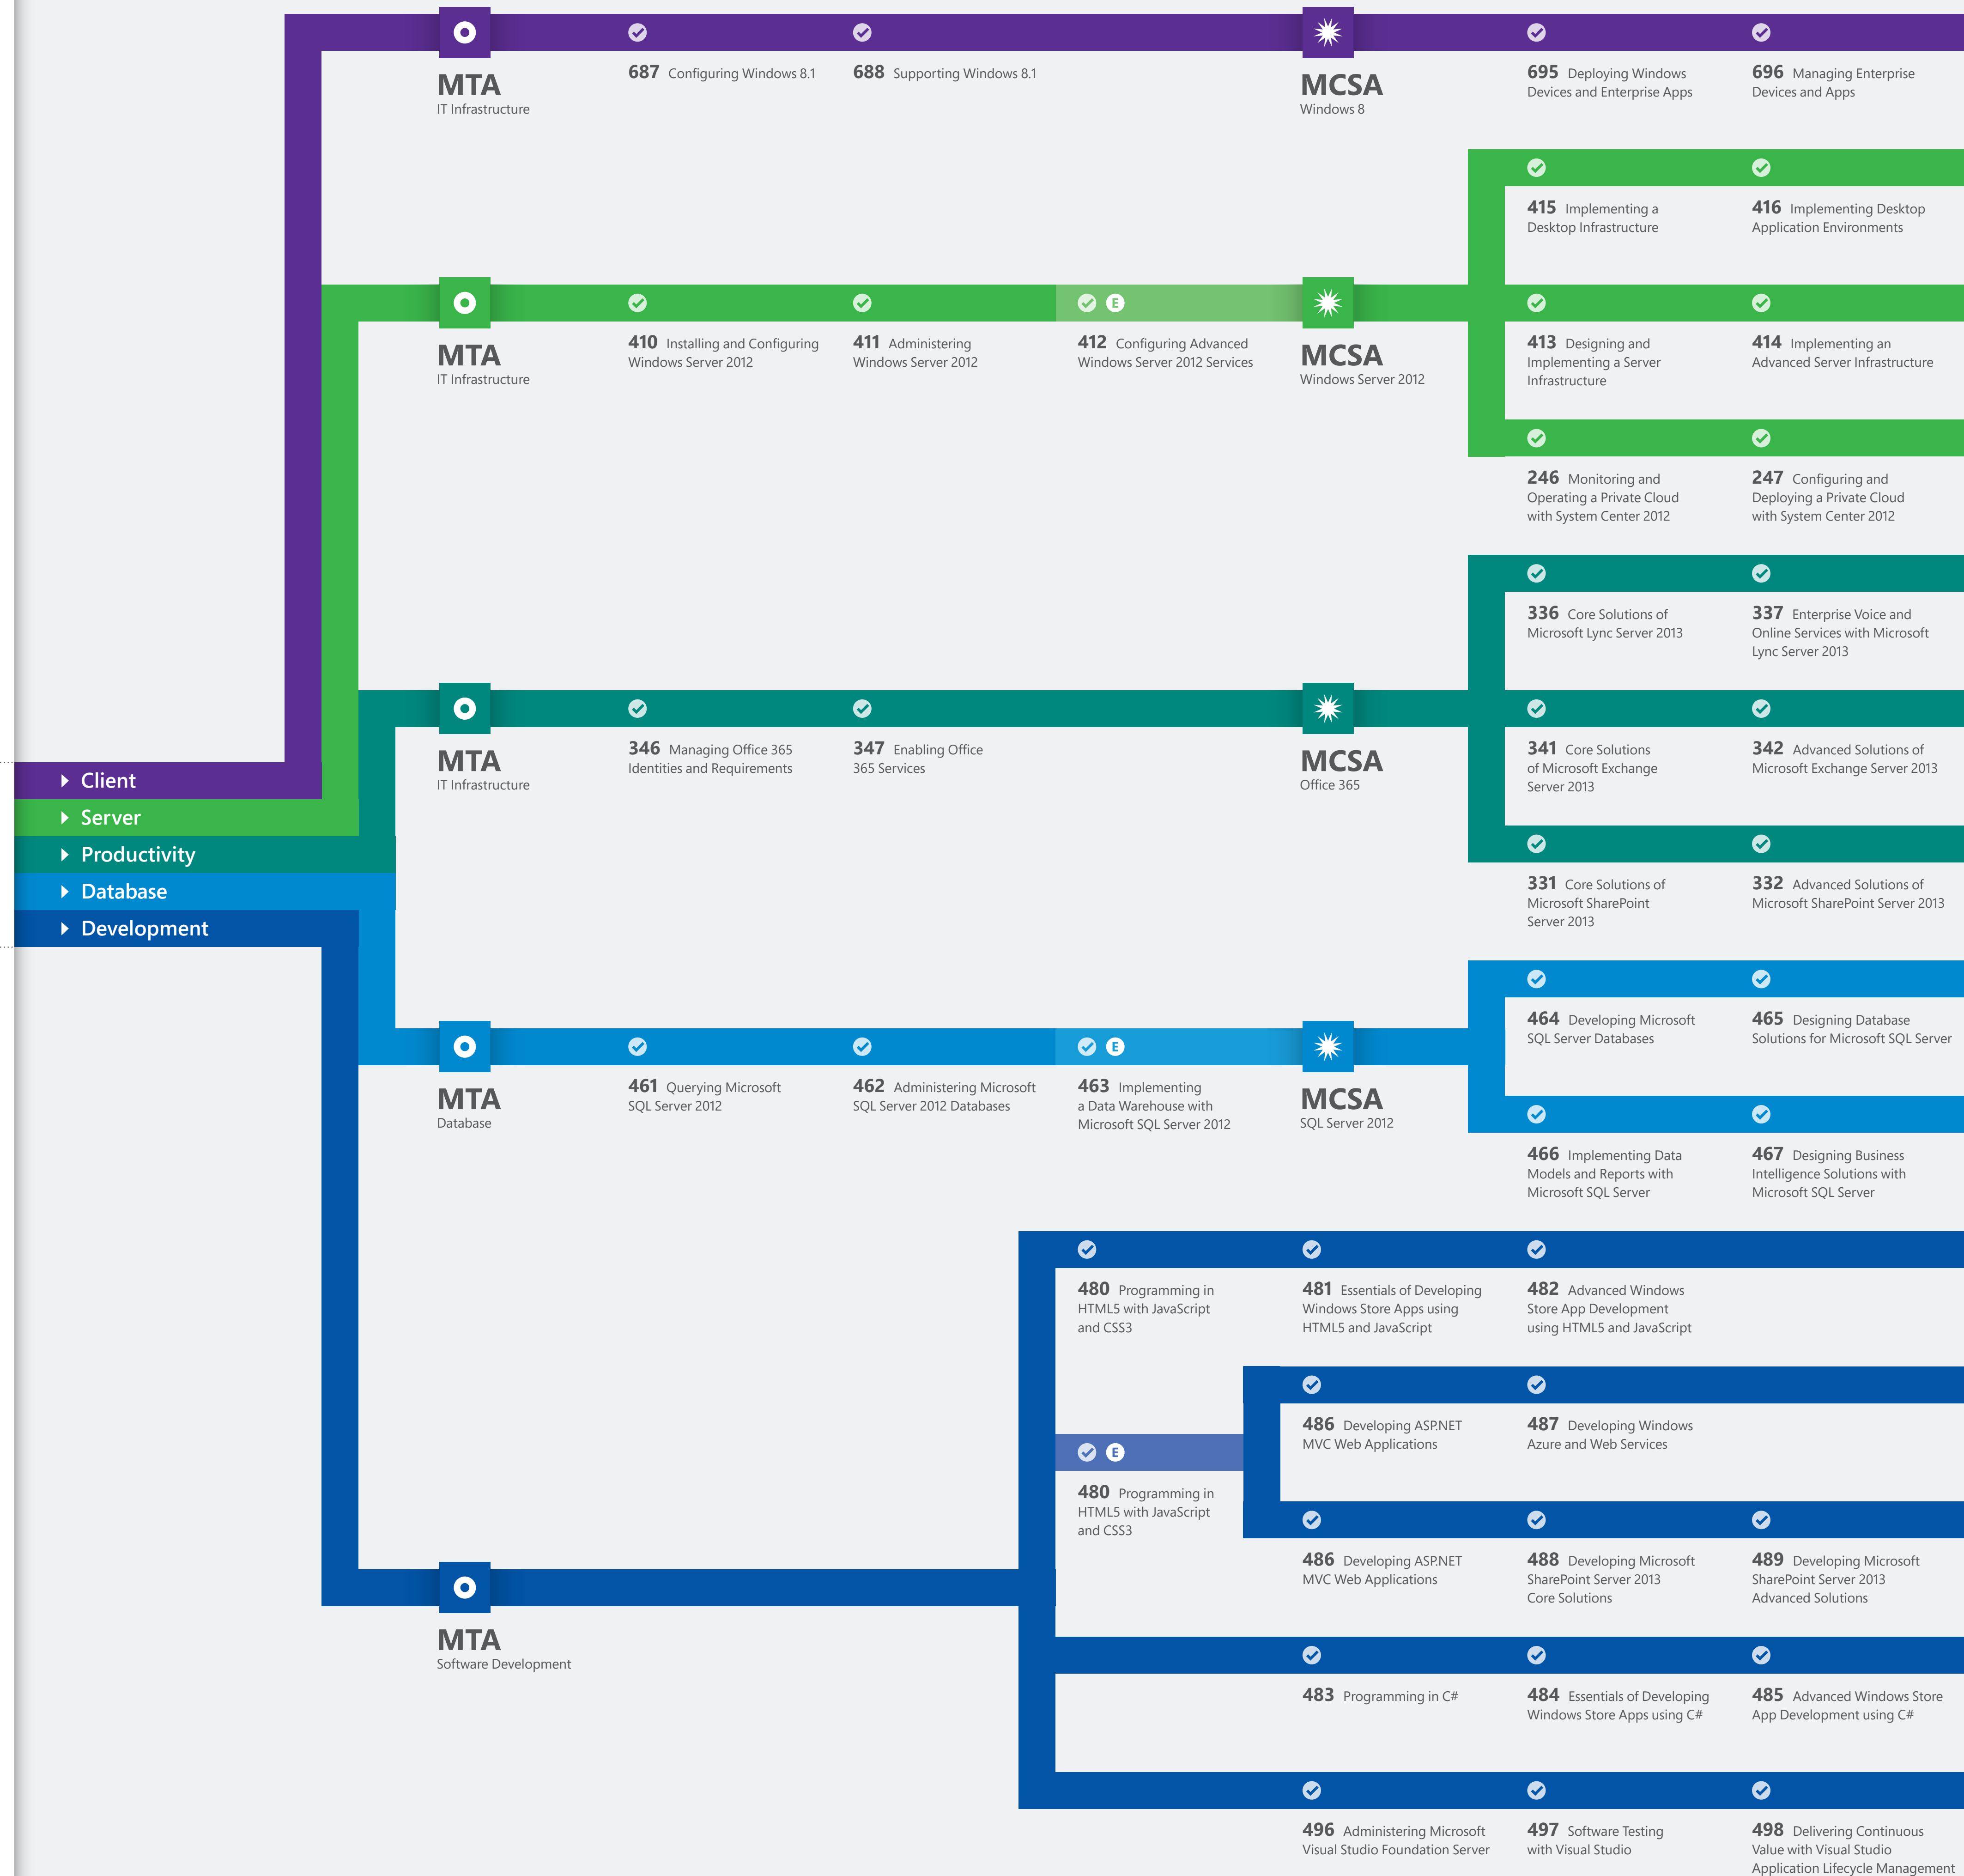

- **Exam 532:** Developing Microsoft Azure Solutions
- **Exam 533:** Implementing Microsoft Azure Infrastructure Solutions
- **Exam 534:** Architecting Microsoft Azure Solutions

- **Microsoft Technology Associate**
  Non-compulsory training courses and exams that help prepare individuals for professional certification.
- **Microsoft Official Course and Exam Number**
  Official training courses are available through Microsoft Learning Partners worldwide. Exams are available at Pearson VUE test centers worldwide. To register for an exam and to find additional training options, please go to www.microsoft.com/learning
- **Elective Microsoft Official Course and Exam Number**
  Alternative exams are offered—please consult the Microsoft Learning site for additional details.
- **Microsoft Certified Solutions Associate**
  MCSA certification validates core skills and is required to achieve MCSE certification.

Certification Destinations:

MCSE
Enterprise Devices and Apps

MCSE
Desktop Infrastructure

MCSE
Server Infrastructure

MCSE
Private Cloud

MCSE
Communications

MCSE
Messaging

MCSE
SharePoint

MCSE
Data Platform

MCSE
Business Intelligence

MCSA
Windows Store Apps Using HTML5

MCSA
Web Applications

MCSA
SharePoint Applications

MCSA
Windows Store Apps Using C#

MCSA
Application Lifecycle Management